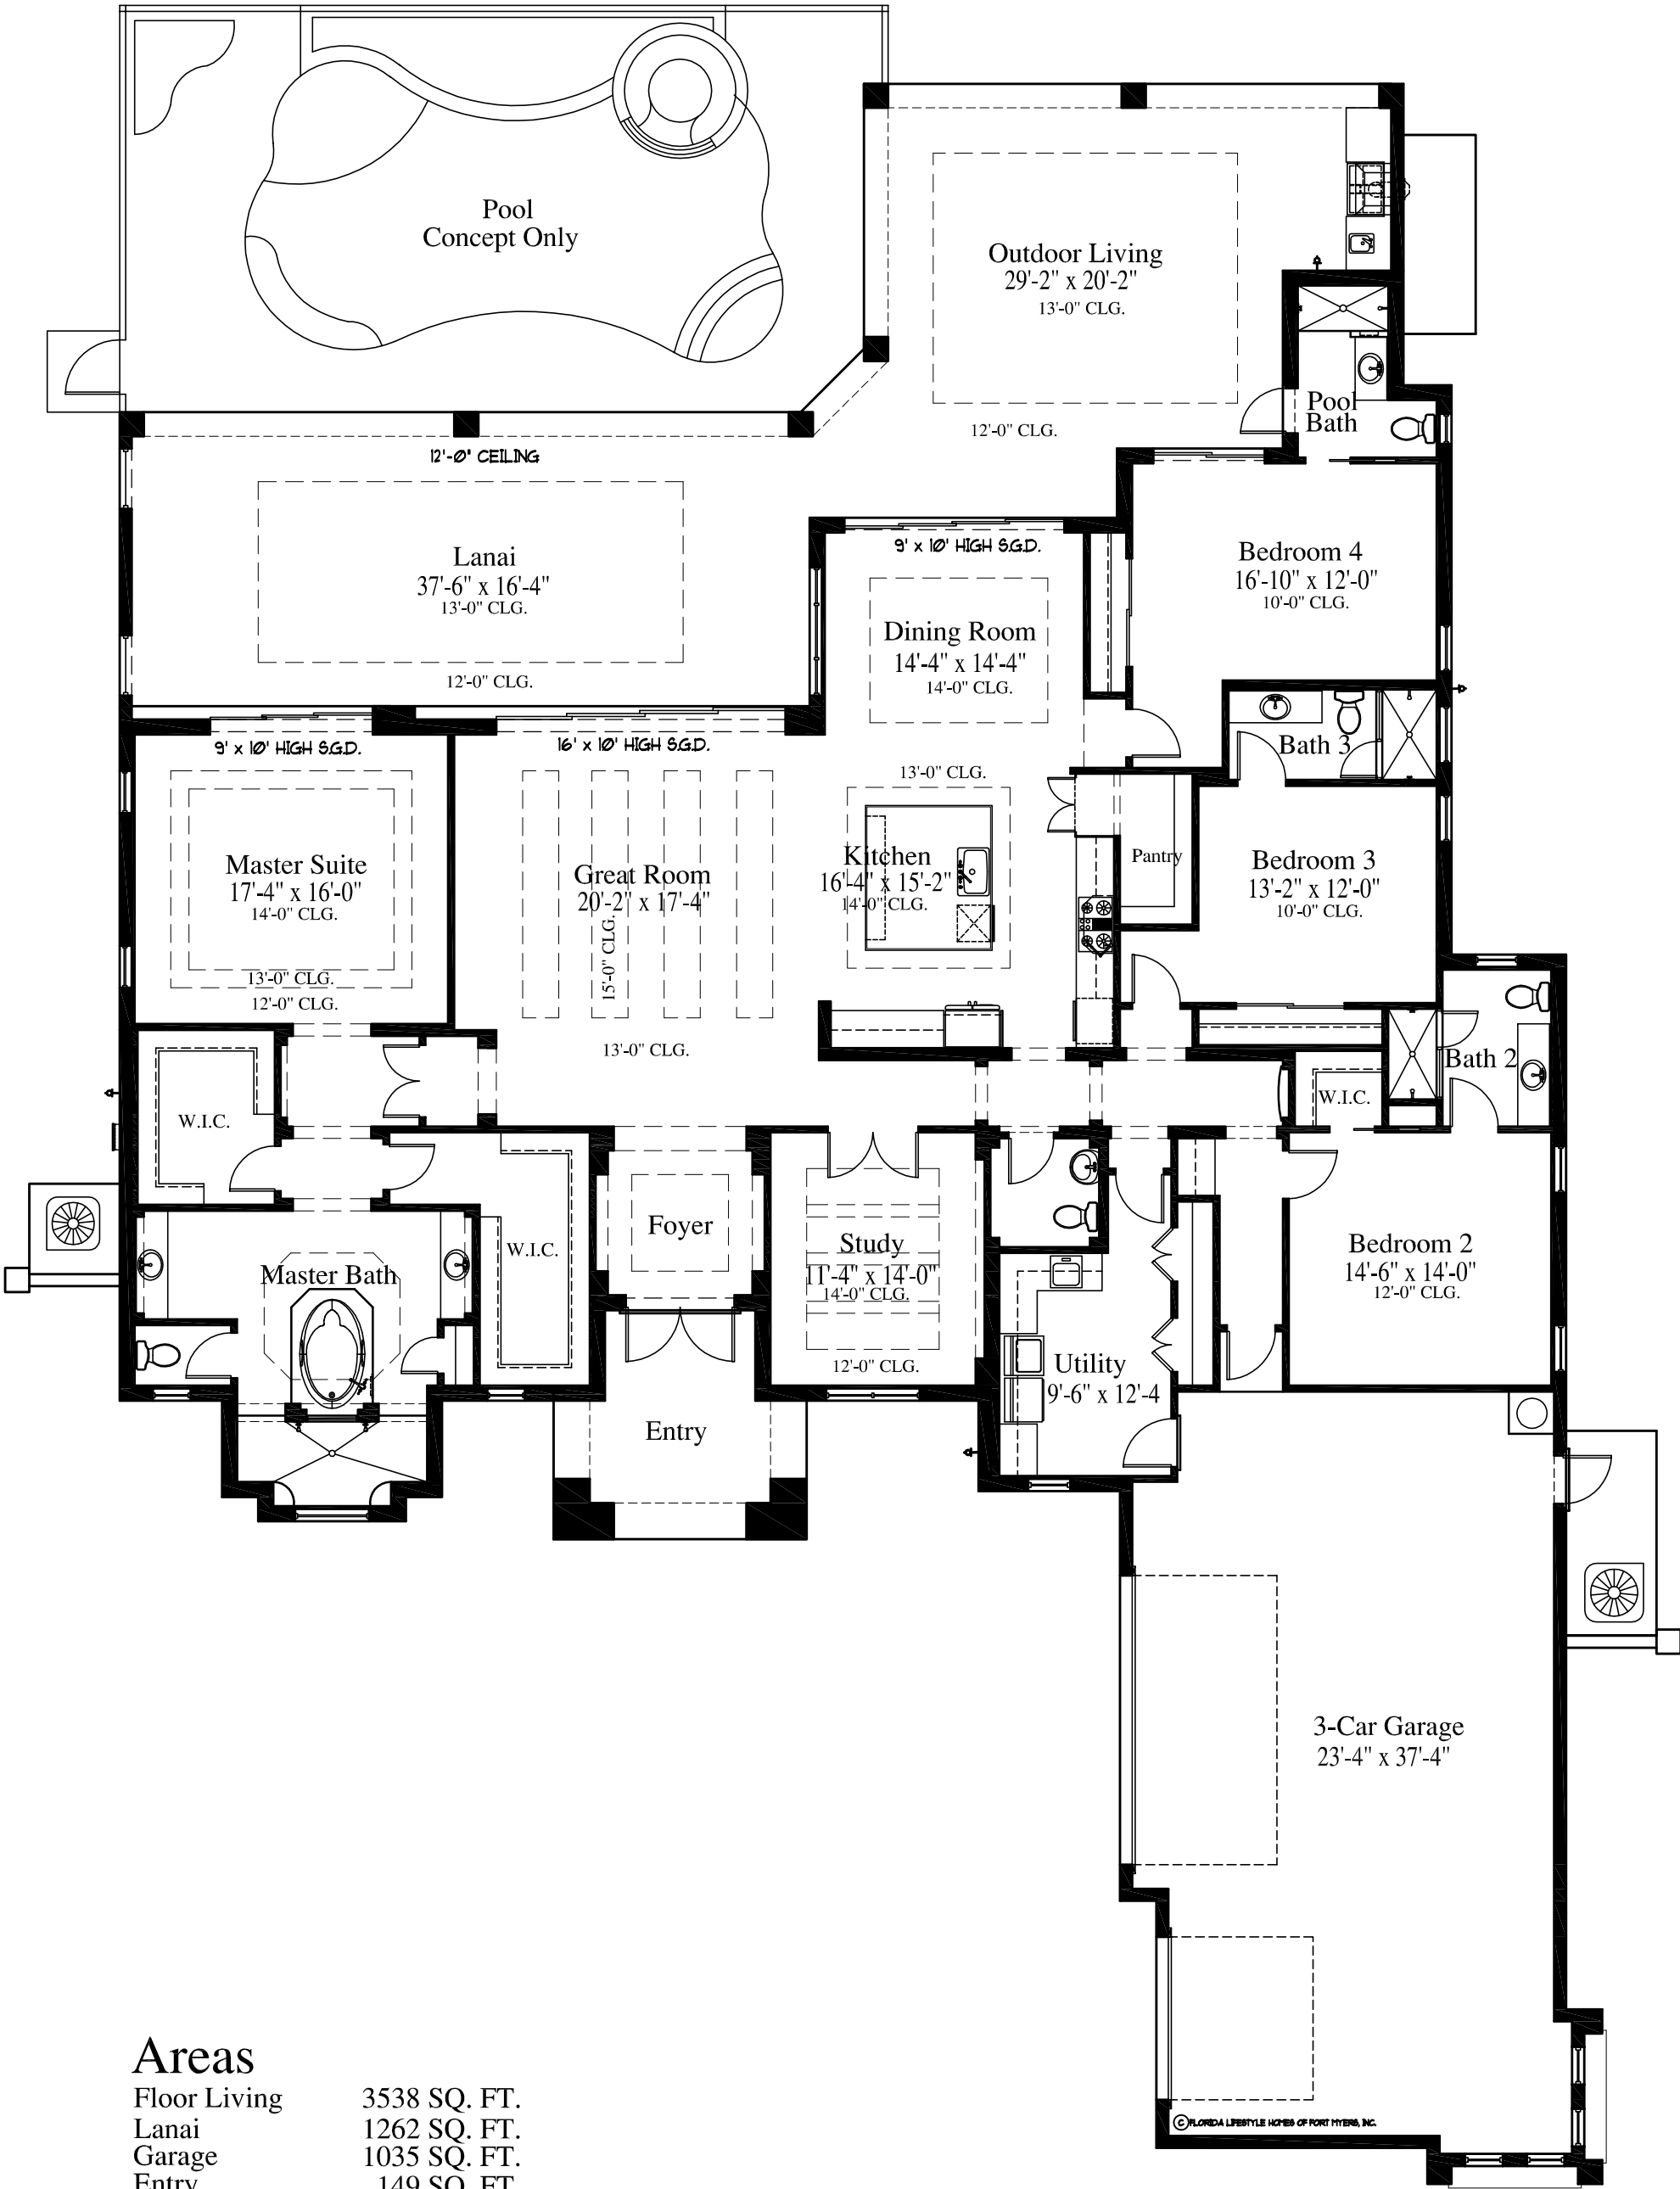

Casa Kam

Areas

Floor Living	3538 SQ. FT.
Lanai	1262 SQ. FT.
Garage	1035 SQ. FT.
Entry	149 SQ. FT.
Total	5984 SQ. FT.

Pricing, plans and specifications subject to change without notice.

Width - 80'-0"
Length - 116'-2"
04-13-2016